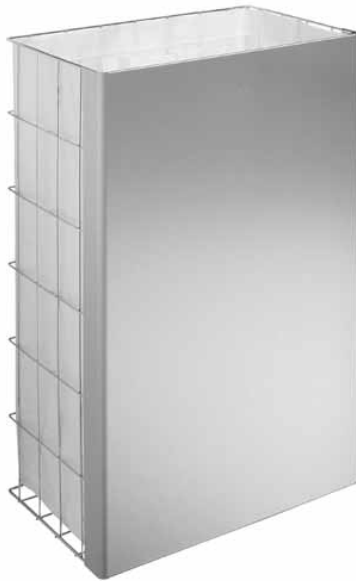

Stainless steel waste basket

- Waste basket in robust, 2.5 mm and 4 mm thick lattice work in stainless steel, with front panel made from stainless steel AISI 304, with rounded vertical corners.
- Capacity approx. 60 litres.
- Fastening eyes in second row, therefore suitable for floor installation or surface mounting.
- Equipped with fabric standbag.
- Simple mounting: line up with tiles and fasten with 2 screws.

Suggested text for specifications:

Waste basket in stainless steel with front panel, for surface mounting; capacity approx. 60 litres; with removable fabric standbag. Front panel with rounded vertical corners.

Dimensions 400 x 600 x 250 mm; includes mounting components.

Article No. PP 151

Available surfaces

satin finished (standard)
highly polished
(coloured) plastic powder - coating

Order number

727 670
731 670
728 670