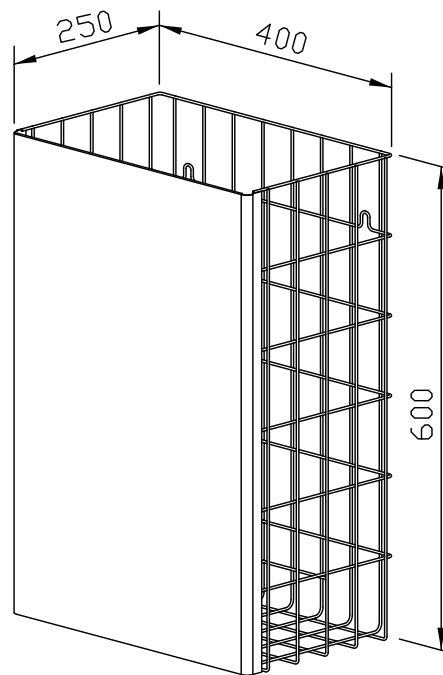

Stainless steel waste basket

- Waste basket in robust, 2.5 mm and 4 mm thick lattice work in stainless steel, with front panel made from stainless steel AISI 304, with rounded vertical corners.
- Capacity approx. 60 litres.
- Fastening eyes in second row, therefore suitable for floor installation or surface mounting.
- Equipped with fabric standbag.
- Simple mounting: line up with tiles and fasten with 2 screws.

Suggested text for specifications:

Waste basket in stainless steel with front panel, for surface mounting; capacity approx. 60 litres; with removable fabric standbag. Front panel with rounded vertical corners.

Dimensions 400 x 600 x 250 mm; includes mounting components.

Article No. PP 151

Available surfaces

satin finished (standard)
highly polished
(coloured) plastic powder - coating

Order number

727 670
731 670
728 670